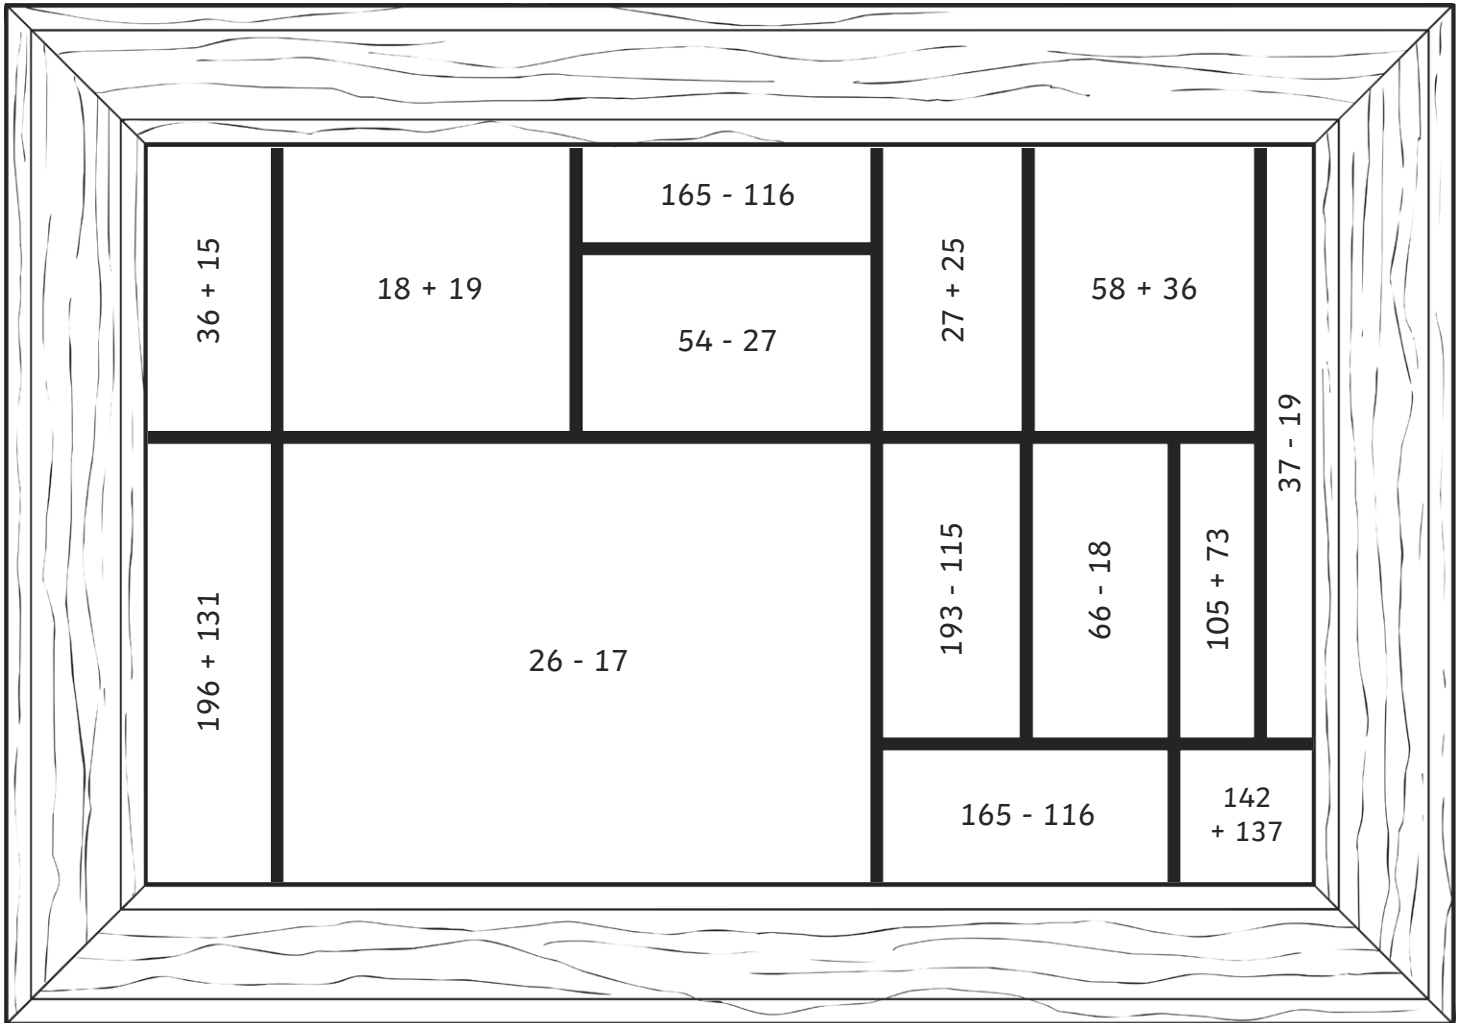

Colour Me In

I can add and subtract numbers using a formal written method.

Complete the calculation in each area of the picture. Use the key to colour each area.

Light Blue	0 - 19
Dark Blue	20 - 39
Orange	40 - 59
Green	60 - 79
Red	80 - 99
Yellow	100 - 500