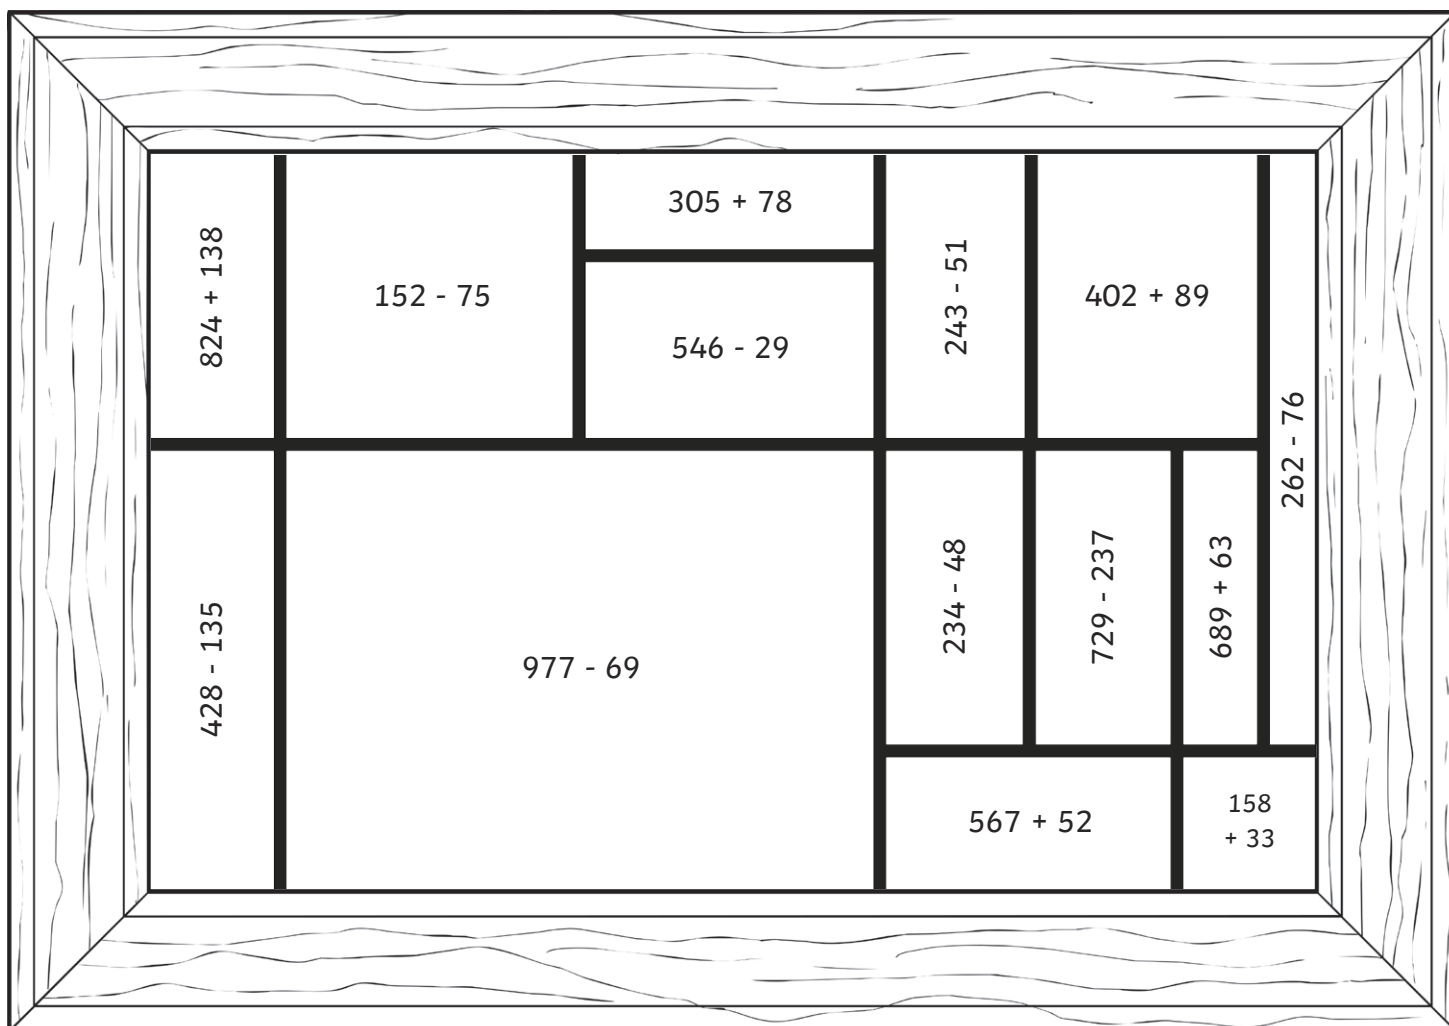

Colour Me In

I can add and subtract numbers using a formal written method.

Complete the calculation in each area of the picture. Use the key to colour each area.

Light Blue	0 - 99
Dark Blue	100 - 199
Orange	200 - 399
Green	400 - 599
Red	600 - 799
Yellow	800 - 1000