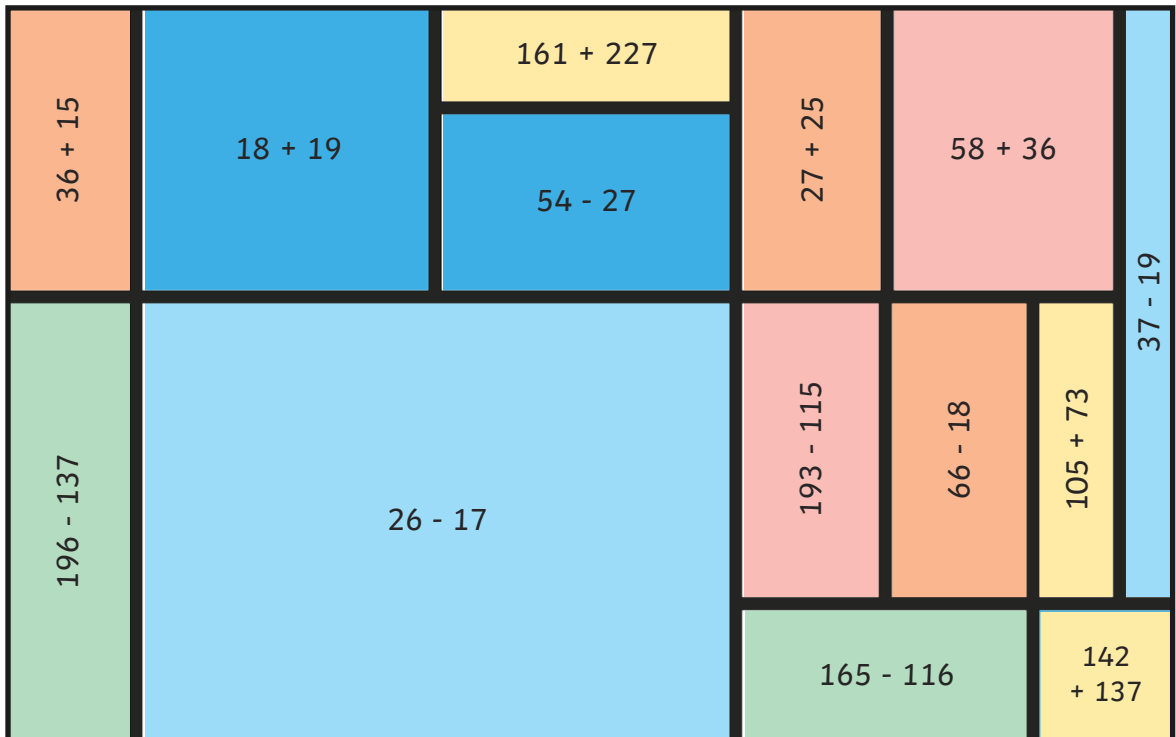

# Colour Me In Answers

Question	Answer
Complete the calculation in each area of the picture. Use the key to colour each area.	

$19 - 12$	7	Light Blue
$27 - 15$	12	Dark Blue
$28 - 12$	14	Dark Blue
$44 - 31$	13	Dark Blue
$17 - 12$	29	Orange
$22 + 11$	33	Orange
$16 + 14$	30	Orange
$34 + 25$	59	Green
$56 - 14$	42	Green
$35 + 12$	47	Green
$88 - 17$	71	Red
$60 + 16$	76	Red
$98 - 13$	85	Yellow
$86 + 11$	97	Yellow

# Colour Me In

I can add and subtract numbers using a formal written method.

Complete the calculation in each area of the picture. Use the key to colour each area.

Light Blue	0 - 19
Dark Blue	20 - 39
Orange	40 - 59
Green	60 - 79
Red	80 - 99
Yellow	100 - 500

# Colour Me In Answers

Question	Answer
Complete the calculation in each area of the picture. Use the key to colour each area.	

$26 - 17$	9	Light Blue
$37 - 19$	18	Light Blue
$18 + 19$	37	Dark Blue
$54 - 27$	27	Dark Blue
$36 + 15$	51	Orange
$66 - 18$	48	Orange
$27 + 25$	52	Orange
$196 - 131$	65	Green
$165 - 116$	49	Green
$193 - 115$	78	Red
$58 + 36$	94	Red
$105 + 73$	178	Yellow
$142 - 137$	279	Yellow
$161 + 227$	388	Yellow

# Colour Me In

I can add and subtract numbers using a formal written method.

Complete the calculation in each area of the picture. Use the key to colour each area.

Light Blue	0 - 99
Dark Blue	100 - 199
Orange	200 - 399
Green	400 - 599
Red	600 - 799
Yellow	800 - 1000