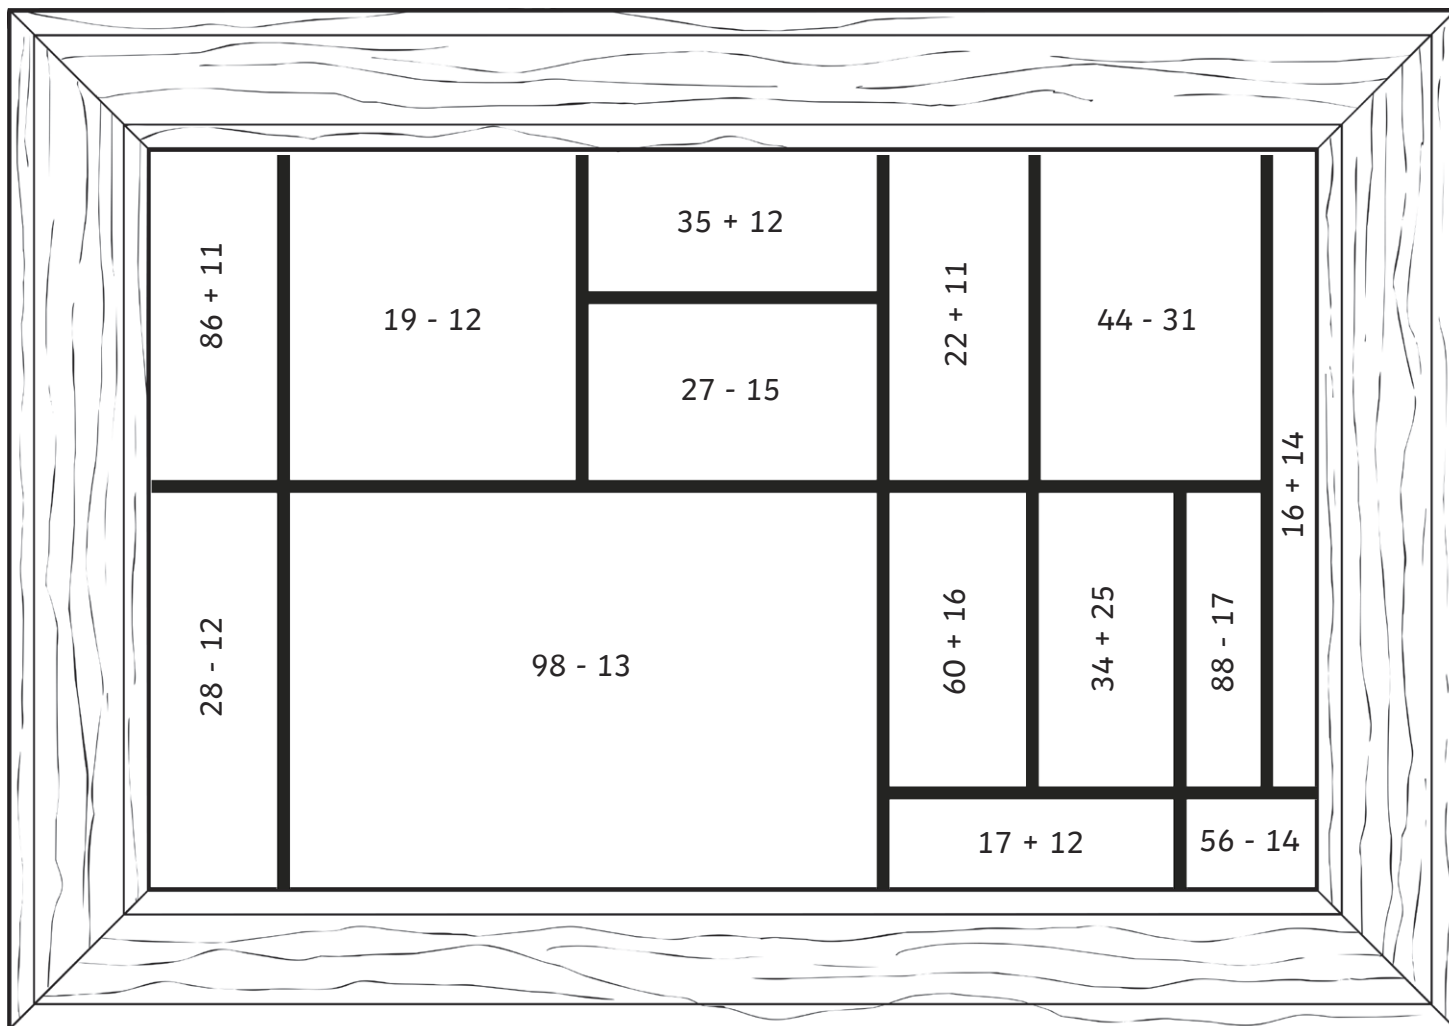

# Colour Me In

I can add and subtract numbers using a formal written method.

Complete the calculation in each area of the picture. Use the key to colour each area.

Light Blue	0 - 9
Dark Blue	10 - 19
Orange	20 - 39
Green	40 - 59
Red	60 - 79
Yellow	80 - 100