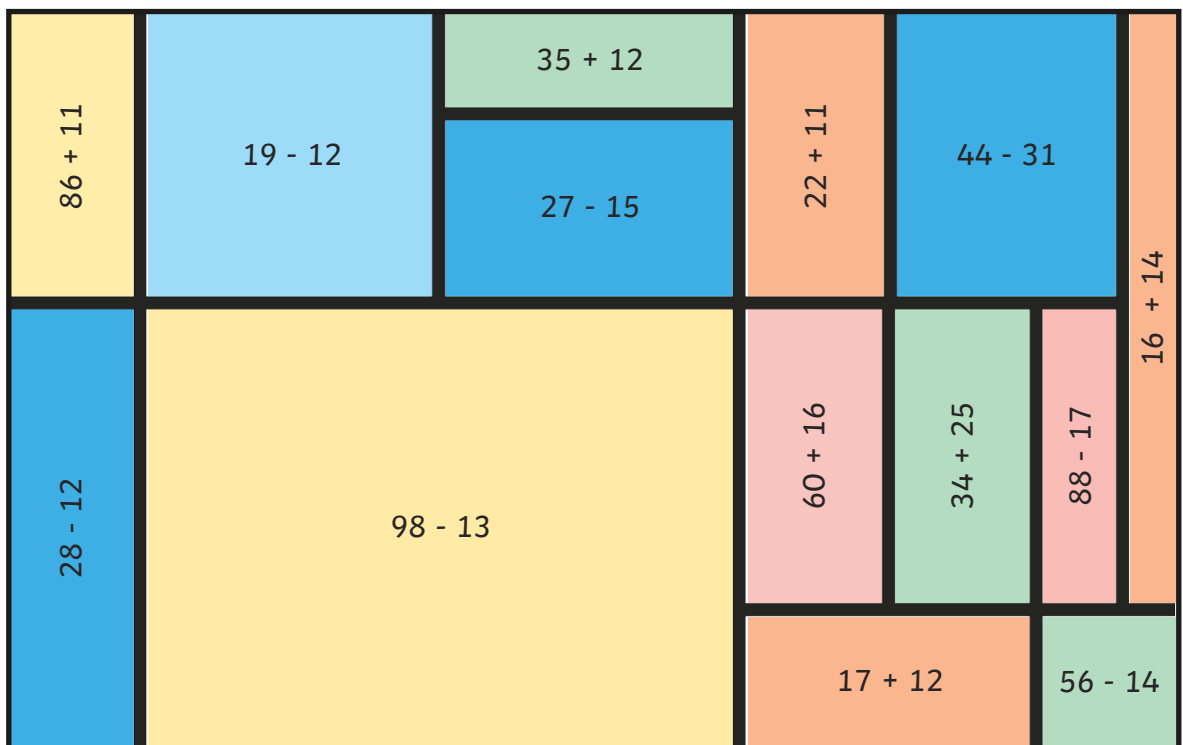

# Colour Me In

I can add and subtract numbers using a formal written method.

Complete the calculation in each area of the picture. Use the key to colour each area.

Light Blue	0 - 9
Dark Blue	10 - 19
Orange	20 - 39
Green	40 - 59
Red	60 - 79
Yellow	80 - 100

# Colour Me In Answers

Question	Answer
Complete the calculation in each area of the picture. Use the key to colour each area.	

$19 - 12$	7	Light Blue
$27 - 15$	12	Dark Blue
$28 - 12$	14	Dark Blue
$44 - 31$	13	Dark Blue
$17 - 12$	29	Orange
$22 + 11$	33	Orange
$16 + 14$	30	Orange
$34 + 25$	59	Green
$56 - 14$	42	Green
$35 + 12$	47	Green
$88 - 17$	71	Red
$60 + 16$	76	Red
$98 - 13$	85	Yellow
$86 + 11$	97	Yellow

# Colour Me In

I can add and subtract numbers using a formal written method.

Complete the calculation in each area of the picture. Use the key to colour each area.

Light Blue	0 - 19
Dark Blue	20 - 39
Orange	40 - 59
Green	60 - 79
Red	80 - 99
Yellow	100 - 500

# Colour Me In

I can add and subtract numbers using a formal written method.

Complete the calculation in each area of the picture. Use the key to colour each area.

Light Blue	0 - 99
Dark Blue	100 - 199
Orange	200 - 399
Green	400 - 599
Red	600 - 799
Yellow	800 - 1000